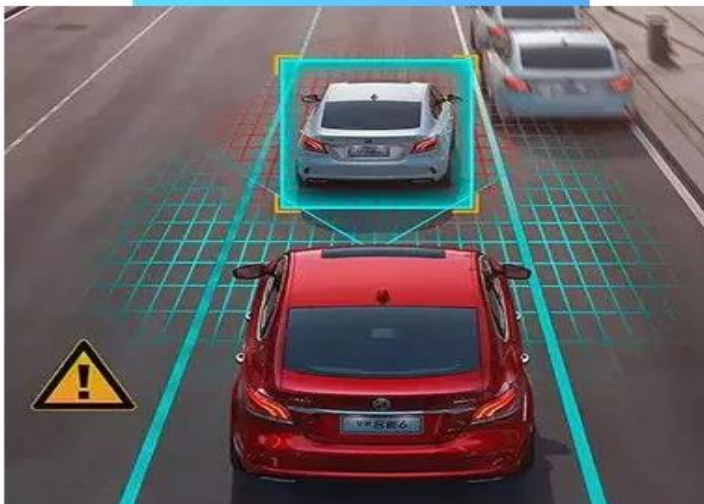

REVERSING SYSTEM

Automatically Switching Over To Reverse Mode When
The Vehicle Is Place In Reverse

FRONT DVR

You Can Connect A AHD DVR The
Records Will Be Saved In
SD & Display In Our Product

REAR CAMERA

Support Parking View
Trajectory & Sensor In One Screen

Cameras are optional
DVR, Rear camera, Front camera

DAB+

DAB Tuner Ready

With the optional DAB radio receiver stick, which connects via the USB port, you can enjoy better sound quality and stronger digital audio broadcasting channel.