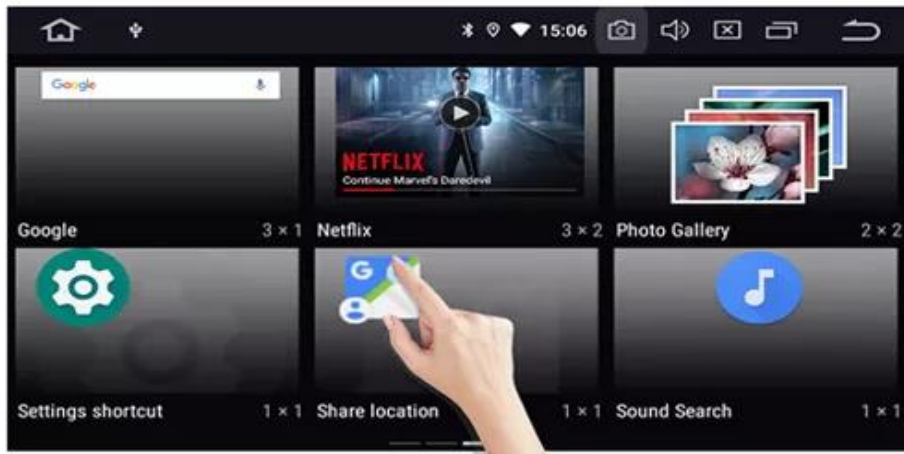

CAPACITIVE TOUCH SCREEN

Multiple point high-sensitive touchscreen brings smooth operation, enjoy visual feast