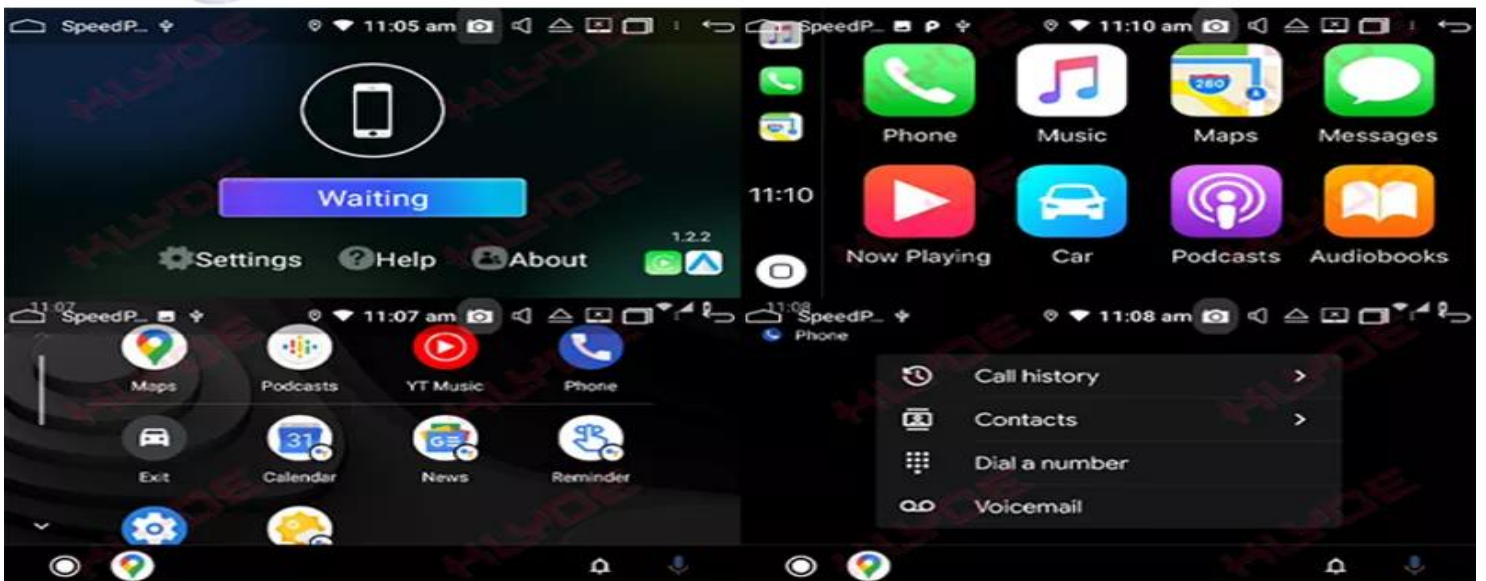

CARPLAY FUNCTION

Carplay is a smarter, safer way to use your iPhone in the car. Carplay takes the things you want to do with your iPhone while driving and puts them right on our display.

you can get directions, make calls, send and receive messages, and listen to music, all in a way that allows you to stay focused on the road. just connect your iPhone and go.

Android phone also can work, but android phone must have "android auto" function

Wireless + Wired (Optional)