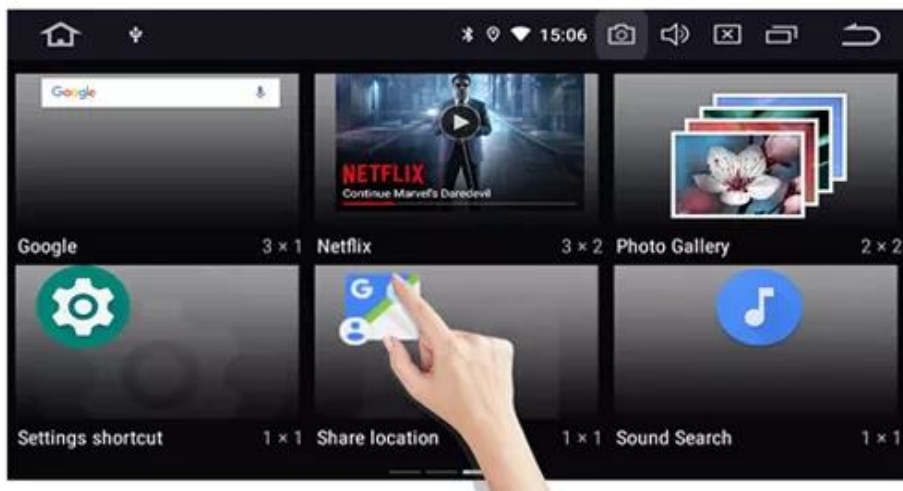

It supports original car steering wheel control

It supports original car steering wheel control, You can choose previous ,next or volume+ or volume- and pick up or dail mobile buttons

1080P HD VIDEO

Support 1080p HD playback, MP4 AVL WMB RMVB flv
MKV mov ts and other video formats

CAPACITIVE TOUCH SCREEN

Multiple point high-sensitive touchscreen brings smooth operation, enjoy visual feast

Screen Mirroring

Instead of fighting the temptation to use your phone whilst driving, let Screen Mirroring save the day. Simply connect your Android smartphone or iPhone to the head unit, and you'll be able to safely and easily access your phone's navigation, music, and other apps from it. This gives you access to a whole host of apps you use every day, in a format designed for use whilst driving.